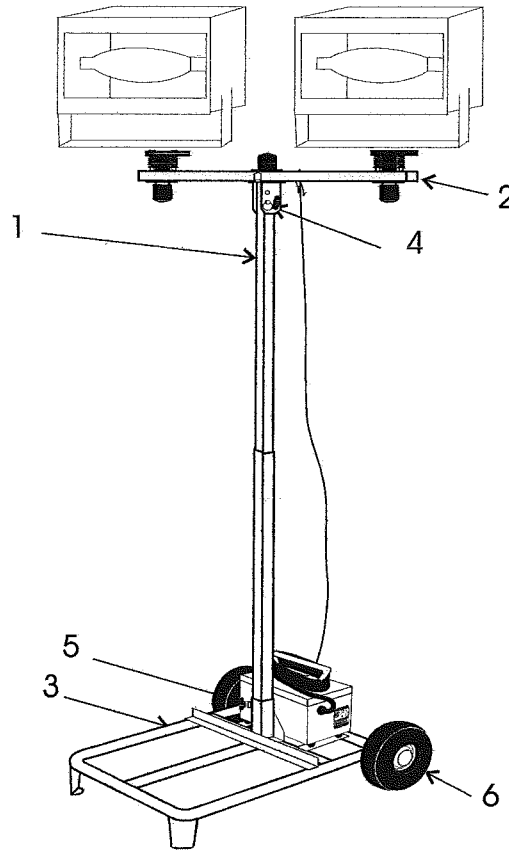

Bull Dog Power Products®
 13435 Industrial Park Blvd.
 Minneapolis, MN 55441
 1-877-992-7637 Fax 1-877-927-6370

**Ballast Box Set
 P40033A**

*Two Clamps Included

-  P40050 1/4-20 x 5/8 Screw
-  P33440 Washer
-  P100509 Ballast Lid
-  P100508 Ballast Box
-  P33491 Strain Relief
-  P40053 1/4-20 Nut
-  P46005C Switch Cover
-  P46009 Fuse Holder
-  P100310 Switch Cover Plate
-  P46056 1/4" Washer
-  P46025 1/2" Electrical Nut
-  P33472 3" x 3/16" Sheet Rubber
-  P46007 Connector Ring Terminal
-  P33235 Connector 1/4" Female
-  P33248 Connector
-  P46058 1/4-20 x 1" Hex Head Cap Screw
-  P33470 Bushing

P12000W

-  7 P100831 1 KW Light Fixture Complete
-  Lamp Socket P101765
-  8 P100817 1KW Bulb
-  12 P46010 Ballast
-  9 P100883 - Lens - Cable
-  13 P46005 Switch
-  10 Reflector (P100831) P101767
-  14 P46006 Fuse
-  11 Lampholder (P100831) P101758
-  15 P46003 14' Cord
-  16 P101377 8' Cord with 30 Amp Plug

1

Mast Set P100375

-  P44000A
Top Mast
-  P44001A
Middle Mast
-  P44002A
Base Mast
-  P33440
Washer
-  P33453
1/4-28 Nut
-  P33456
1/4-28 x 1-5/8 Bolt
-  P44006P
Trigger
-  P46050
End Cap Mast Handles
-  P44003
1" x 1-1/2" Tubing