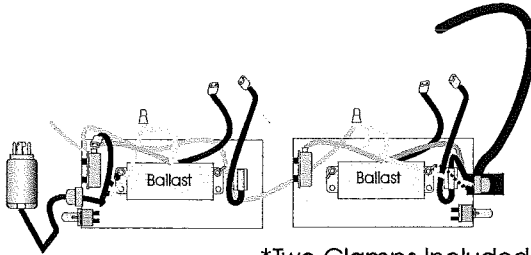

Bull Dog Power Products®
 13435 Industrial Park Blvd.
 Minneapolis, MN 55441
 1-877-992-7637 Fax 1-877-927-6370

**Ballast Box Set
 P40033A**

*Two Clamps Included

-  P40050 1/4-20 x 5/8 Screw
-  P33440 Washer
-  P100509 Ballast Lid
-  P100508 Ballast Box
-  P33491 Strain Relief
-  P40053 1/4-20 Nut
-  P46005C Switch Cover
-  P46009 Fuse Holder
-  P100310 Switch Cover Plate
-  P46056 1/4" Washer
-  P46025 1/2" Electrical Nut
-  P33472 3" x 3/16" Sheet Rubber
-  P46007 Connector Ring Terminal
-  P33235 Connector 1/4" Female
-  P33248 Connector
-  P46058 1/4-20 x 1" Hex Head Cap Screw
-  P33470 Bushing

-  P100488
Short Brake Bar
-  P46056
1/4" Washer
-  P100487
Long Brake Bar
-  P40054
5/16-18 Nut
-  P41000
Brake T-Bar
-  P33441
3/4" Washer Nylon
-  P40051
5/16-18 x 1" Screw