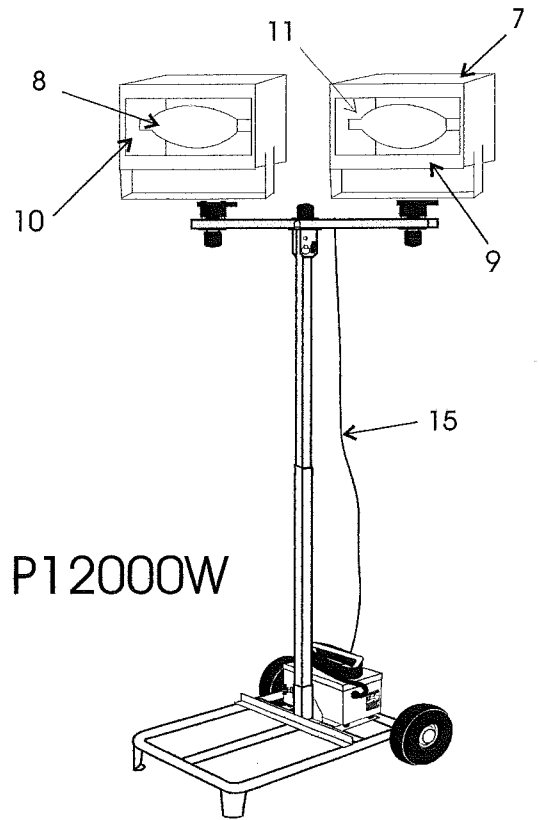

Bull Dog Power Products®
 13435 Industrial Park Blvd.
 Minneapolis, MN 55441
 1-877-992-7637 Fax 1-877-927-6370

**Ballast Box Set
 P40033A**

*Two Clamps Included

-  P40050 1/4-20 x 5/8 Screw
-  P33440 Washer
-  P100509 Ballast Lid
-  P100508 Ballast Box
-  P33491 Strain Relief
-  P40053 1/4-20 Nut
-  P46005C Switch Cover
-  P46009 Fuse Holder
-  P100310 Switch Cover Plate
-  P46056 1/4" Washer
-  P46025 1/2" Electrical Nut
-  P33472 3" x 3/16" Sheet Rubber
-  P46007 Connector Ring Terminal
-  P33235 Connector 1/4" Female
-  P33248 Connector
-  P46058 1/4-20 x 1" Hex Head Cap Screw
-  P33470 Bushing

P12000W

-  7 P100831 1 KW Light Fixture Complete
-  Lamp Socket P101765
-  8 P100817 1KW Bulb
-  12 P46010 Ballast
-  9 P100883 - Lens - Cable
-  13 P46005 Switch
-  10 Reflector (P100831) P101767
-  14 P46006 Fuse
-  11 Lampholder (P100831) P101758
-  15 P46003 14' Cord
-  16 P101377 8' Cord with 30 Amp Plug

1

Mast Set P100375

-  P44000A
Top Mast
-  P44001A
Middle Mast
-  P44002A
Base Mast
-  P33440
Washer
-  P33453
1/4-28 Nut
-  P33456
1/4-28 x 1-5/8 Bolt
-  P44006P
Trigger
-  P46050
End Cap Mast Handles
-  P44003
1" x 1-1/2" Tubing

-  P100488
Short Brake Bar
-  P46056
1/4" Washer
-  P100487
Long Brake Bar
-  P40054
5/16-18 Nut
-  P41000
Brake T-Bar
-  P33441
3/4" Washer Nylon
-  P40051
5/16-18 x 1" Screw